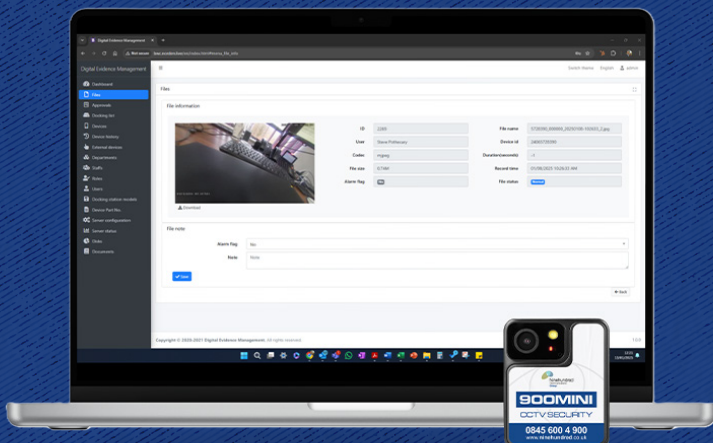

SYSTEM SUPPORT

System management platform, providing organisations with secure, simple access to recorded footage. Footage captured on the device is automatically uploaded, encrypted, and stored in the cloud, eliminating the need for manual downloads and local storage. This ensures recordings are instantly available for review