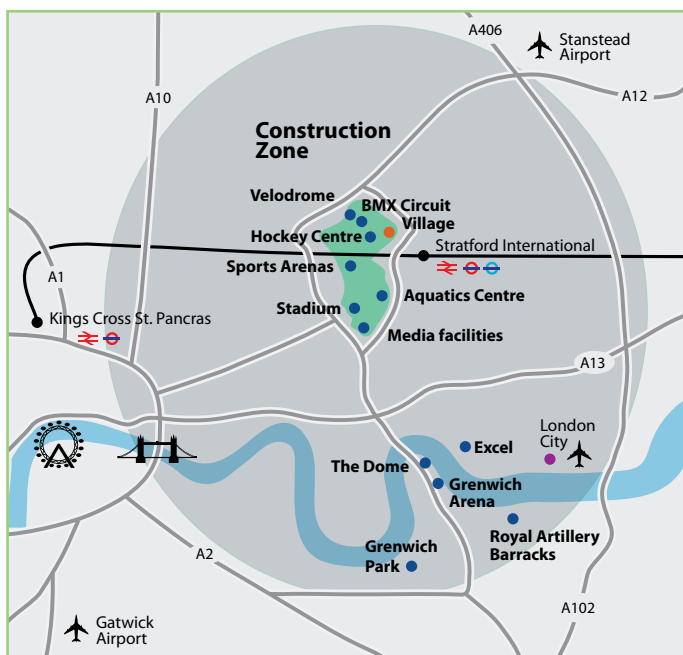

London Construction Zone
Two Way Radio Communications
“We’ve Got It Covered”

CALL | TRY | HIRE
0845 600 4900

Ninehundred
Communications

London Construction Zone Two Way Radio Communications “We’ve Got It Covered”

Coverage Area

0 Scale 5 km

WE ARE COMMITTED TO PROVIDING LONG TERM PROFESSIONAL RADIO COMMUNICATIONS FOR THE STRATFORD CONSTRUCTION ZONE AND BEYOND.

THE NETWORK IS DESIGNED FOR PORTABLE AND MOBILE RADIOS.