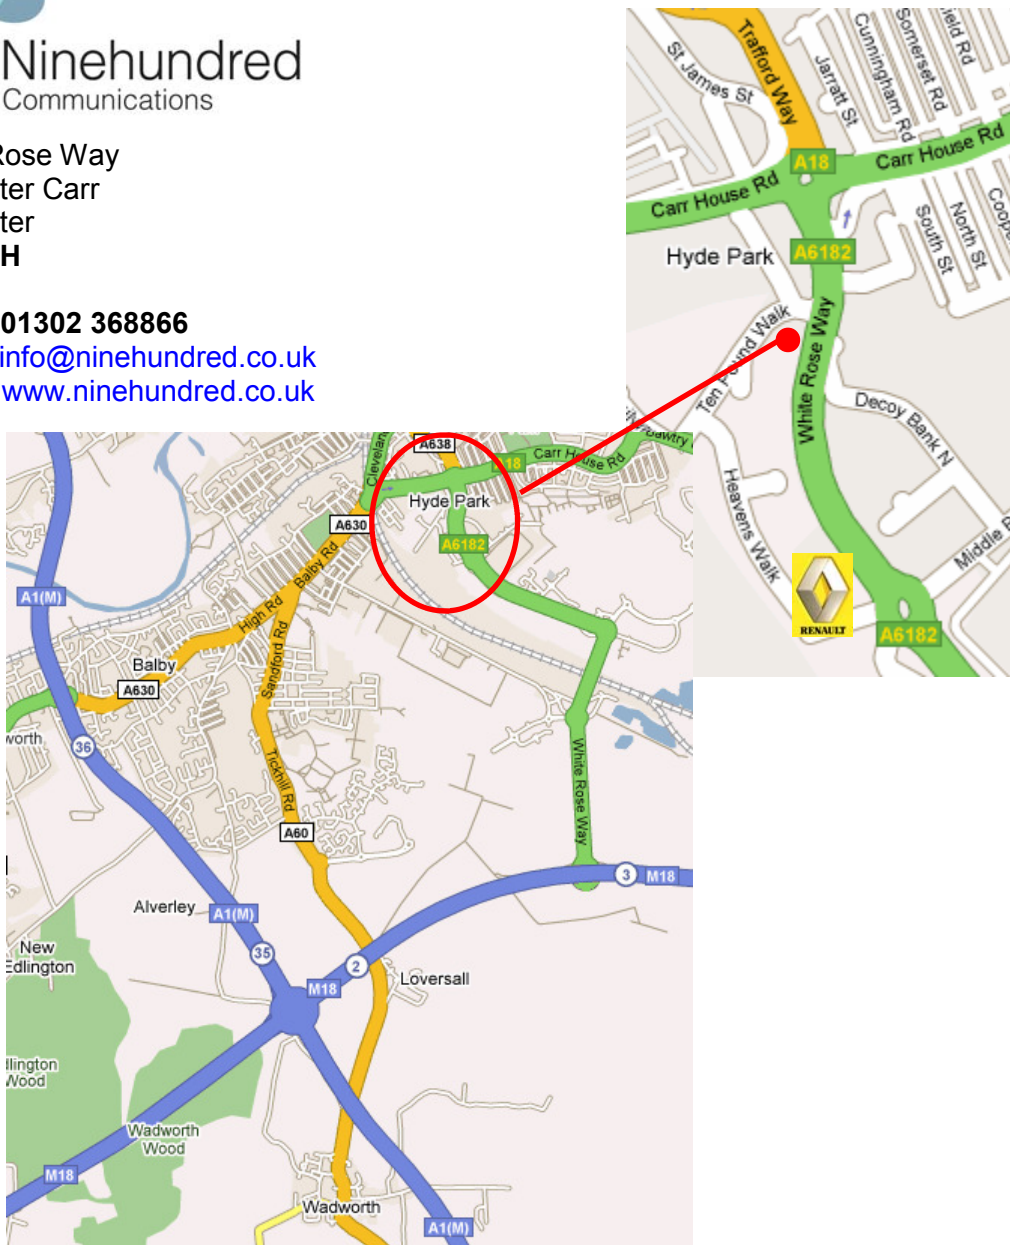

White Rose Way
Doncaster Carr
Doncaster
DN4 5JH

Tel: **01302 368866**
Email: info@ninehundred.co.uk
Web: www.ninehundred.co.uk

We are conveniently located just off **Junction 3 of the M18** and easily accessed from the A1, M1, M62 and M180.

To join the M18 leave the A1 at Junction 35, the M1 at Junction 32, the M62 at Junction 35 or the M180 at Junction 1.

Find us from the M18

Leave the M18 at Junction 3 (A6182) signposted Doncaster. Keep on the A6182 and at the 3rd roundabout you will see the **Renault Garage** on your left. Keeping on the A6182 you will see us on the left just after the garage. Turn left then left into the car park. If you see us but get to the next roundabout you have gone too far!